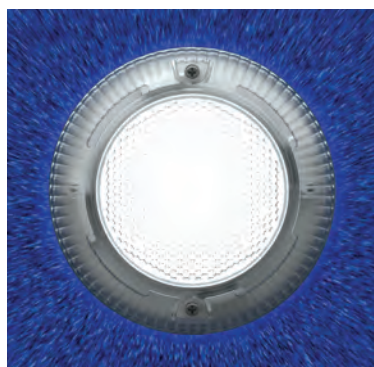

# EVO FG LED POOL LIGHT

for Fibreglass & Vinyl Pools

## DESCRIPTION: FLUSH MOUNTED

**Suitable For:** New Fibreglass Pools and Above-Ground Vinyl Pools

**Colours Available:** White, Blue, Green, Multi-Colour featuring Colour Selection Palette

**Stainless Steel Option:** No

### EVO FG LED FLUSH MOUNTED POOL LIGHTS (FIBREGLASS AND A/G VINYL POOLS)

Complete with Light, Cable with Quick Connect Plug Kit, Housing, Lock Nut and Gaskets, no Transformer

ASG 001	BLUE EVO FG LED LIGHT, 20M
ASG 002	WHITE EVO FG LED LIGHT, 20M
ASG 003	GREEN EVO FG LED LIGHT, 20M
ASG 004	MULTI-COLOUR EVO FG LED LIGHT, 20M
ASG 021	BLUE EVO FG LED LIGHT, 30M
ASG 022	WHITE EVO FG LED LIGHT, 30M
ASG 023	GREEN EVO FG LED LIGHT, 30M
ASG 024	MULTI-COLOUR EVO FG LED LIGHT, 30M

### SPARE PARTS – EVO FG LED LIGHTS FOR FIBREGLASS & A/G VINYL POOLS

ASG 201	EVO FG LED LIGHT ONLY - BLUE
ASG 202	EVO FG LED LIGHT ONLY - WHITE
ASG 203	EVO FG LED LIGHT ONLY - GREEN
ASG 204	EVO FG LED LIGHT ONLY - MULTI-COLOUR
ASG 375	EVO FG QUICK CONNECT PLUG KIT
ASG 320	EVO FG HOUSING AND CABLE KIT 20M
ASG 330	EVO FG HOUSING AND CABLE KIT 30M
ASG 112	EVO FG GASKET - NITRILE
ASG 105	EVO FG LOCK NUT
ASG 109	EVO FG PLASTIC WASHER
ASG 115	EVO FG SCREW KIT