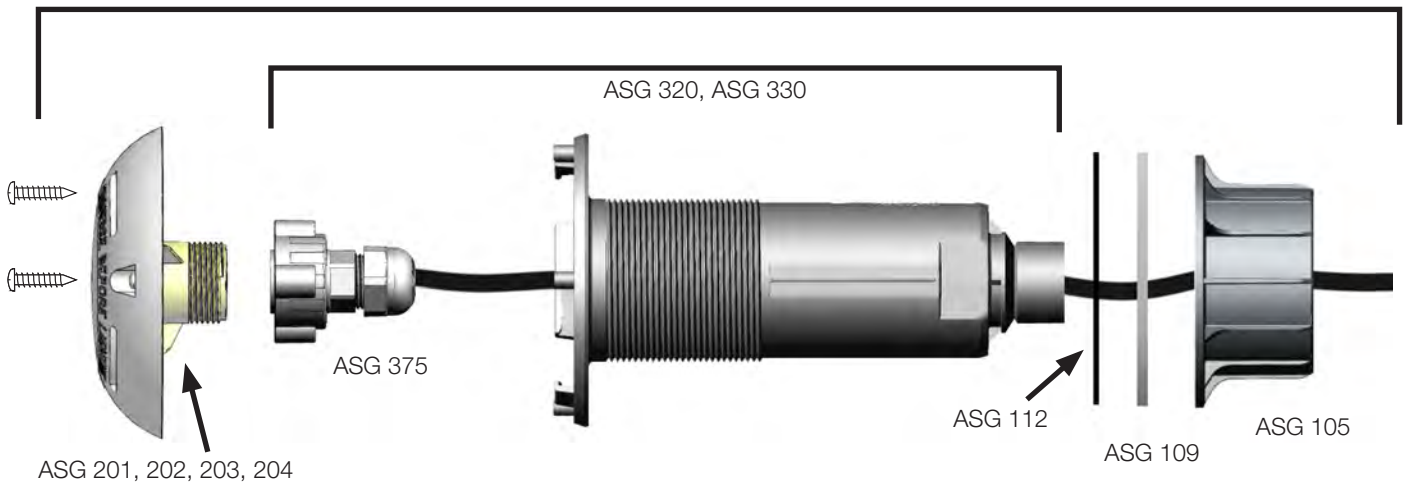

**Fault Protection:** Thermal cutout.  
Voltage Transient clamping

**Protection Rating:** IPX8 Pressure Watertight

# EVO FG LED POOL LIGHT

for Fibreglass & Vinyl Pools

ASG 001 ~ ASG 024

Drill through pool wall with 60mm hole saw, feed the cable through the hole. Fit the pool light.

Slide Plastic Washer and Lock Nut over cable and onto rear of housing. Tighten the Lock Nut.

### ELECTRICAL CONNECTION AND OPERATION

- Install Light(s) and Transformer(s) in accordance with AS/NZS 3000:2007 as amended.
- Aqua-Quip's extra low voltage Plug-in Transformers have either 1, 2 or 4 secondary outputs, as described in the table.